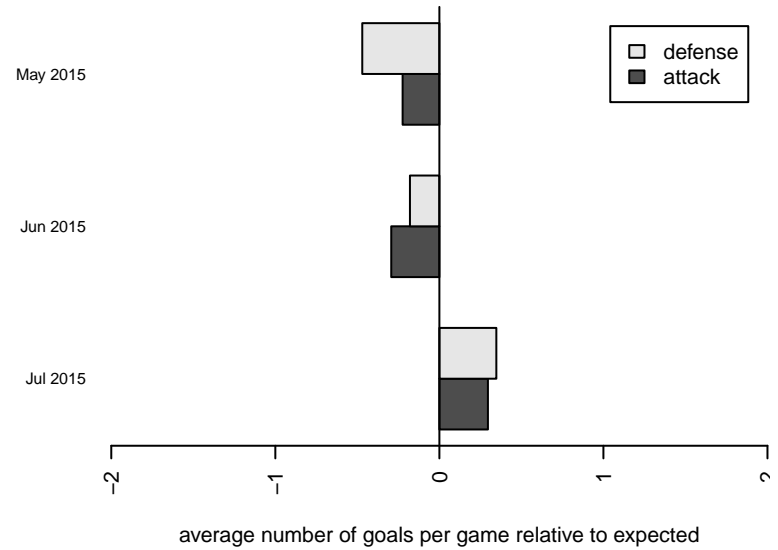

Venues played:
 2015 Showcase of Champions Diamond U16
 2015 Clash At the Border Gold/Silver/Bronze H
 2015 Nike Crossfire Challenge Super Group U'
 2015 Oswego Nike Cup U16/17 Gold U17

Crossfire OR Edge G98
 Dots are actual minus expected GF (blue circles) and GA (red triangles).
 Blue line is smoothed change in attack strength. Red is smoothed change in defense strength.

**attack and defense variance (black dot)
relative to other teams
and top 10 in region**

**attack and defense rating
relative to others at age
and all opponents in last 13 months**

**attack and defense rating
relative to others at age
and all opponents in last 13 months**

Performance relative to 13 month average

Performance relative to 13 month average

Distribution of opponents
 Red = Lose zone, Blue = Win zone, Green = Even
 Black line separates win/lose zones

lot. A=Neither has attack advantage, B=Opponent has both attack and defense advantage, C=Opponent has both attack and defense disadvantage, D=Both have