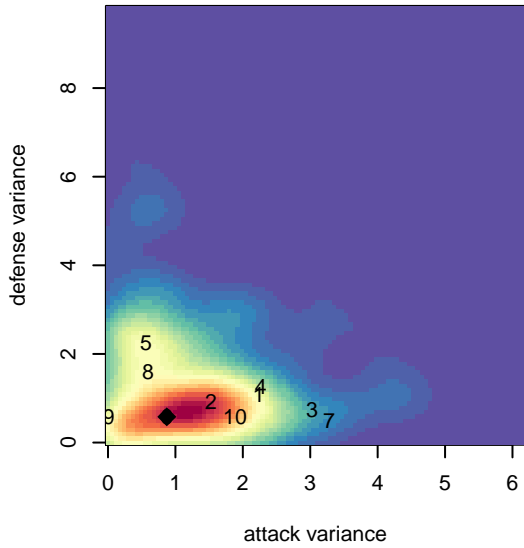

Crossfire OR Edge G98

Crossfire Oregon
 Clackamas, OR
 G98 total strength=1587
 attack=19.18 defense=12.18

alt names used:
 CROSSFIRE OREGON G98 EDGE (OR)
 CROSSFIRE OREGON G98 EDGE (OR)
 CROSSFIRE OR EDGE (OR)

Venues played:
 2015 Showcase of Champions Diamond U16
 2015 Clash At the Border Gold/Silver/Bronze H
 2015 Nike Crossfire Challenge Super Group U'
 2015 Oswego Nike Cup U16/17 Gold U17

Crossfire OR Edge G98
 Dots are actual minus expected GF (blue circles) and GA (red triangles).
 Blue line is smoothed change in attack strength. Red is smoothed change in defense strength.

**attack and defense variance (black dot)
relative to other teams
and top 10 in region**

**attack and defense rating
relative to others at age
and all opponents in last 13 months**

**attack and defense rating
relative to others at age
and all opponents in last 13 months**

Performance relative to 13 month average

Performance relative to 13 month average

Distribution of opponents
 Red = Lose zone, Blue = Win zone, Green = Even
 Black line separates win/lose zones

lot. A=Neither has attack advantage, B=Opponent has both attack and defense advantage, C=Opponent has both attack and defense disadvantage, D=Both have