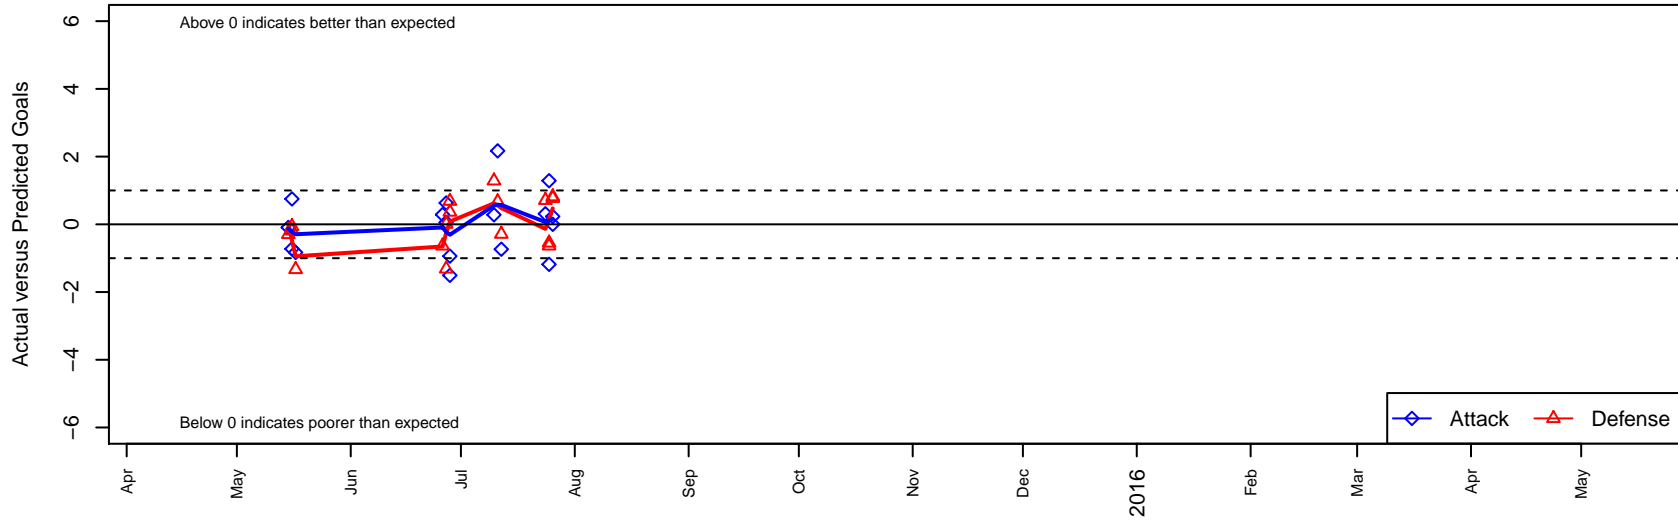

Crossfire OR Edge G98

Crossfire Oregon
 Clackamas, OR
 G98 total strength=1587
 attack=19.18 defense=12.18

alt names used:
 CROSSFIRE OREGON G98 EDGE (OR)
 CROSSFIRE OREGON G98 EDGE (OR)
 CROSSFIRE OR EDGE (OR)

Venues played:
 2015 Showcase of Champions Diamond U16
 2015 Clash At the Border Gold/Silver/Bronze H
 2015 Nike Crossfire Challenge Super Group U'
 2015 Oswego Nike Cup U16/17 Gold U17

Crossfire OR Edge G98
 Dots are actual minus expected GF (blue circles) and GA (red triangles).
 Blue line is smoothed change in attack strength. Red is smoothed change in defense strength.

**attack and defense variance (black dot)
relative to other teams
and top 10 in region**

**attack and defense rating
relative to others at age
and all opponents in last 13 months**

**attack and defense rating
relative to others at age
and all opponents in last 13 months**

Performance relative to 13 month average

Performance relative to 13 month average

Distribution of opponents
 Red = Lose zone, Blue = Win zone, Green = Even
 Black line separates win/lose zones

lot. A=Neither has attack advantage, B=Opponent has both attack and defense advantage, C=Opponent has both attack and defense disadvantage, D=Both have