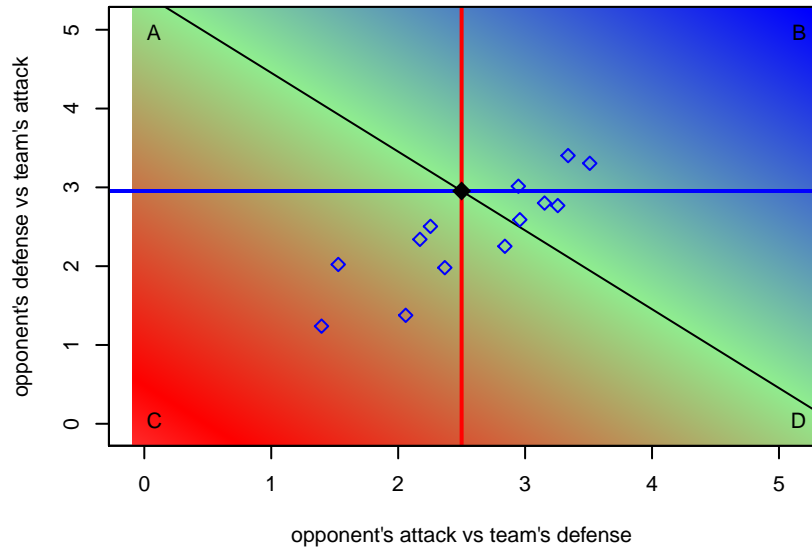

Venues played:
 2015 Showcase of Champions Diamond U16
 2015 Clash At the Border Gold/Silver/Bronze H
 2015 Nike Crossfire Challenge Super Group U'
 2015 Oswego Nike Cup U16/17 Gold U17

Crossfire OR Edge G98
 Dots are actual minus expected GF (blue circles) and GA (red triangles).
 Blue line is smoothed change in attack strength. Red is smoothed change in defense strength.

**attack and defense variance (black dot)
relative to other teams
and top 10 in region**

**attack and defense rating
relative to others at age
and all opponents in last 13 months**

**attack and defense rating
relative to others at age
and all opponents in last 13 months**

Performance relative to 13 month average

Performance relative to 13 month average

Distribution of opponents
 Red = Lose zone, Blue = Win zone, Green = Even
 Black line separates win/lose zones

lot. A=Neither has attack advantage, B=Opponent has both attack and defense advantage, C=Opponent has both attack and defense disadvantage, D=Both have