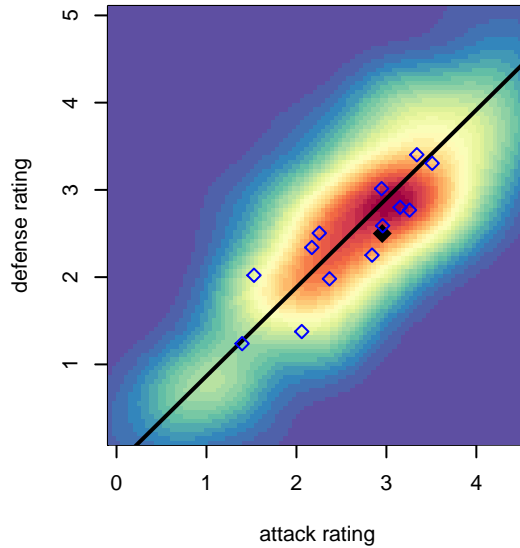

Crossfire OR Edge G98

Crossfire Oregon
 Clackamas, OR
 G98 total strength=1587
 attack=19.18 defense=12.18

alt names used:
 CROSSFIRE OREGON G98 EDGE (OR)
 CROSSFIRE OREGON G98 EDGE (OR)
 CROSSFIRE OR EDGE (OR)

Venues played:
 2015 Showcase of Champions Diamond U16
 2015 Clash At the Border Gold/Silver/Bronze H
 2015 Nike Crossfire Challenge Super Group U'
 2015 Oswego Nike Cup U16/17 Gold U17

Crossfire OR Edge G98
 Dots are actual minus expected GF (blue circles) and GA (red triangles).
 Blue line is smoothed change in attack strength. Red is smoothed change in defense strength.

**attack and defense variance (black dot)
relative to other teams
and top 10 in region**

**attack and defense rating
relative to others at age
and all opponents in last 13 months**

**attack and defense rating
relative to others at age
and all opponents in last 13 months**

Performance relative to 13 month average

Performance relative to 13 month average

Distribution of opponents
 Red = Lose zone, Blue = Win zone, Green = Even
 Black line separates win/lose zones

lot. A=Neither has attack advantage, B=Opponent has both attack and defense advantage, C=Opponent has both attack and defense disadvantage, D=Both have