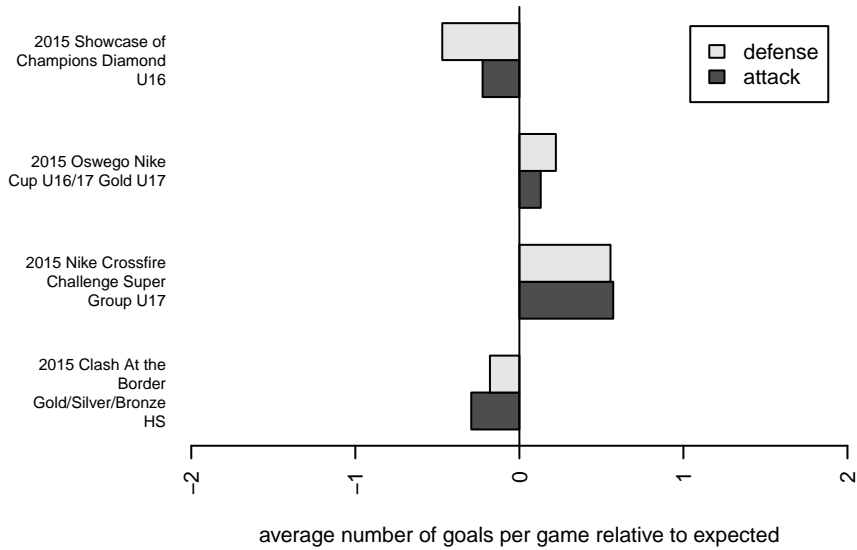

Venues played:
 2015 Showcase of Champions Diamond U16
 2015 Clash At the Border Gold/Silver/Bronze H
 2015 Nike Crossfire Challenge Super Group U'
 2015 Oswego Nike Cup U16/17 Gold U17

Crossfire OR Edge G98
 Dots are actual minus expected GF (blue circles) and GA (red triangles).
 Blue line is smoothed change in attack strength. Red is smoothed change in defense strength.

**attack and defense variance (black dot)
relative to other teams
and top 10 in region**

**attack and defense rating
relative to others at age
and all opponents in last 13 months**

**attack and defense rating
relative to others at age
and all opponents in last 13 months**

Performance relative to 13 month average

Performance relative to 13 month average

Distribution of opponents
 Red = Lose zone, Blue = Win zone, Green = Even
 Black line separates win/lose zones

lot. A=Neither has attack advantage, B=Opponent has both attack and defense advantage, C=Opponent has both attack and defense disadvantage, D=Both have