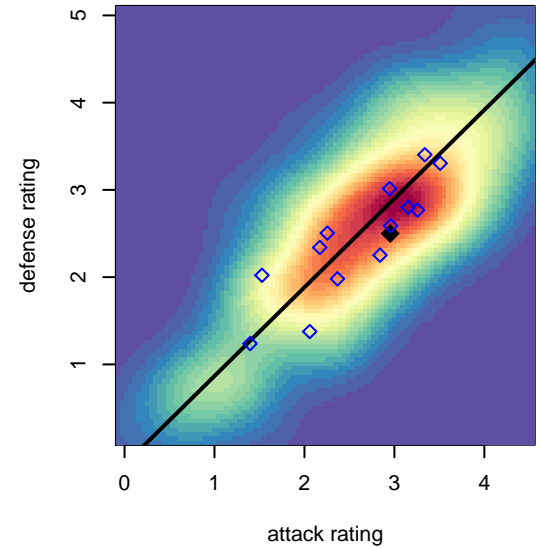

Crossfire OR Edge G98

Crossfire Oregon
 Clackamas, OR
 G98 total strength=1587
 attack=19.18 defense=12.18

alt names used:
 CROSSFIRE OREGON G98 EDGE (OR)
 CROSSFIRE OREGON G98 EDGE (OR)
 CROSSFIRE OR EDGE (OR)

Venues played:
 2015 Showcase of Champions Diamond U16
 2015 Clash At the Border Gold/Silver/Bronze H
 2015 Nike Crossfire Challenge Super Group U'
 2015 Oswego Nike Cup U16/17 Gold U17

Crossfire OR Edge G98
 Dots are actual minus expected GF (blue circles) and GA (red triangles).
 Blue line is smoothed change in attack strength. Red is smoothed change in defense strength.

**attack and defense variance (black dot)
relative to other teams
and top 10 in region**

**attack and defense rating
relative to others at age
and all opponents in last 13 months**

**attack and defense rating
relative to others at age
and all opponents in last 13 months**

Performance relative to 13 month average

Performance relative to 13 month average

Distribution of opponents
 Red = Lose zone, Blue = Win zone, Green = Even
 Black line separates win/lose zones

lot. A=Neither has attack advantage, B=Opponent has both attack and defense advantage, C=Opponent has both attack and defense disadvantage, D=Both have